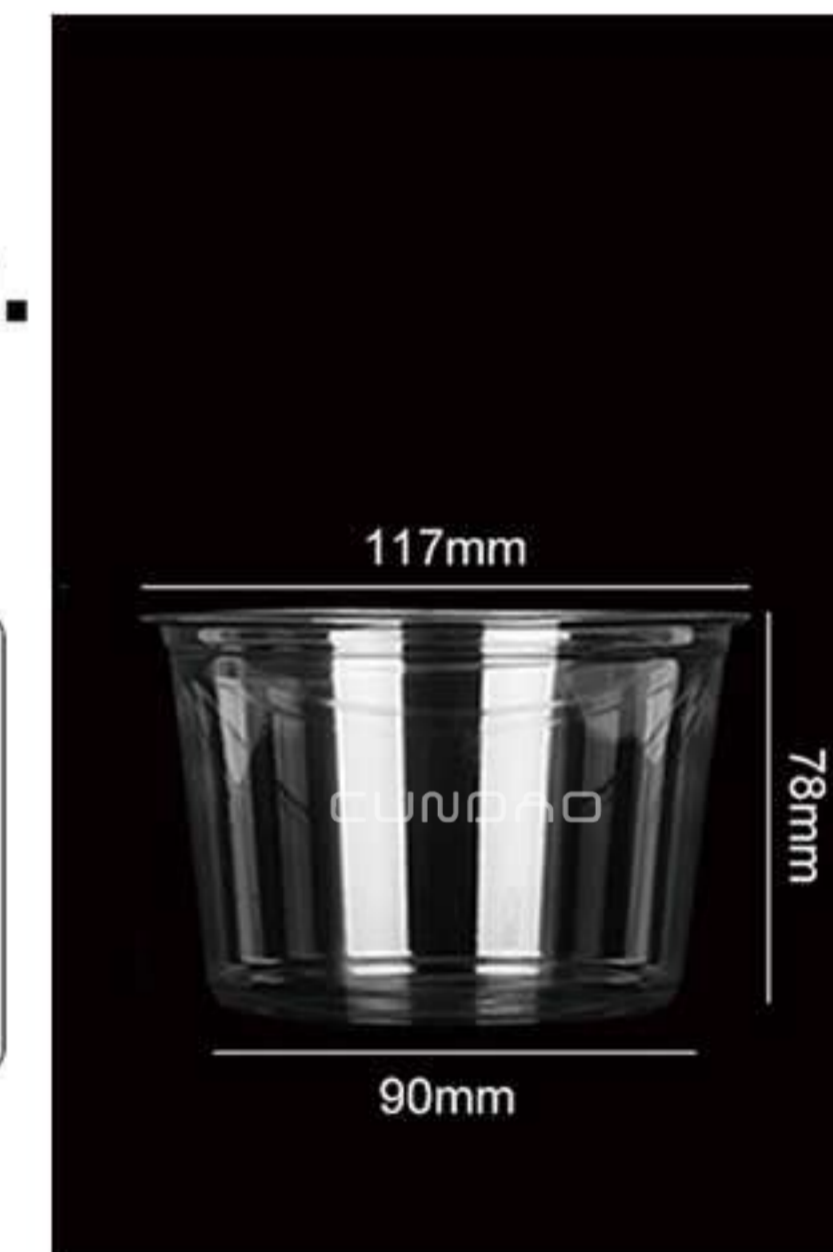

117mm Dia.
16oz/600ml

PET
Weight: 15g/pc
Package: 500pcs/ctn
Carton size: 59*24.5*37.5cm