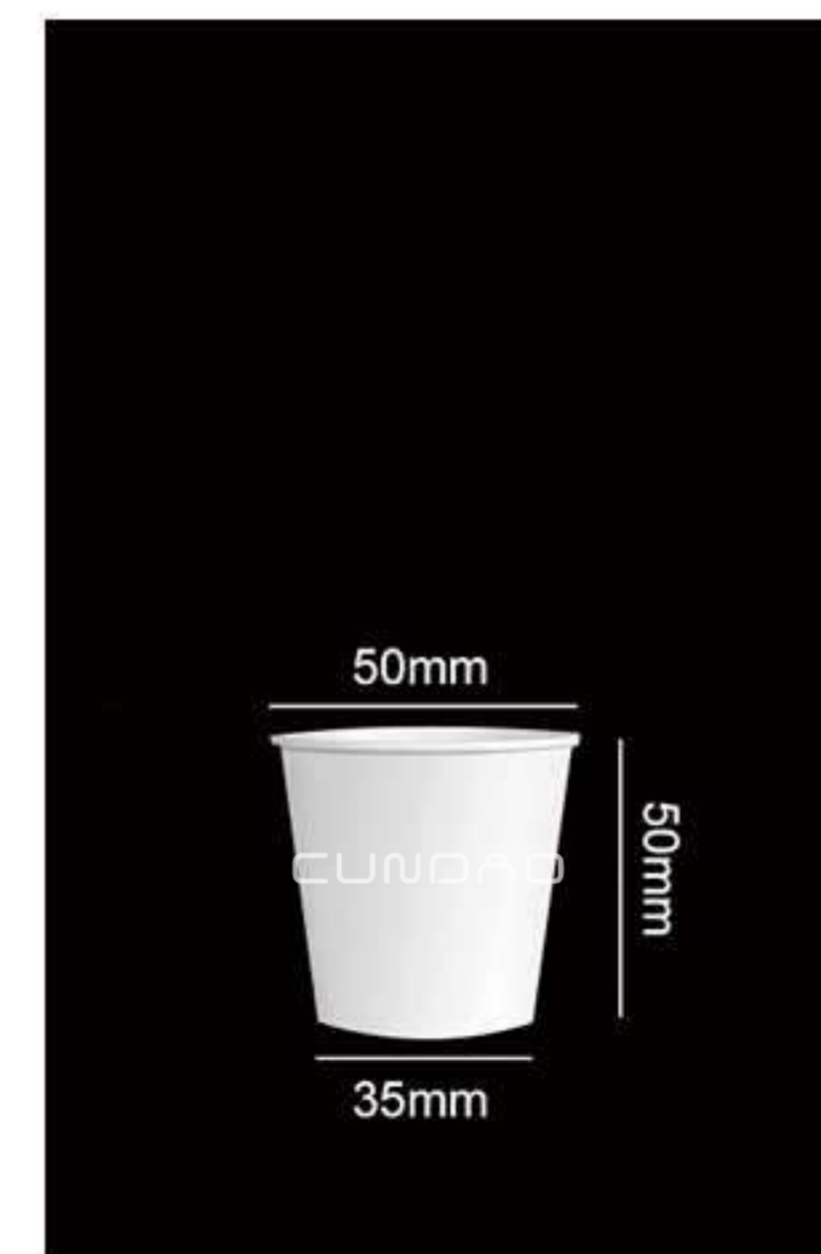

Single Wall Paper Cup

50mm Dia.
5oz/80ml

Paper-Single Wall
198gsm food grade paper

Package: 10000pcs/ctn
Carton size: 51*51*52cm
Carton weight: 30kg