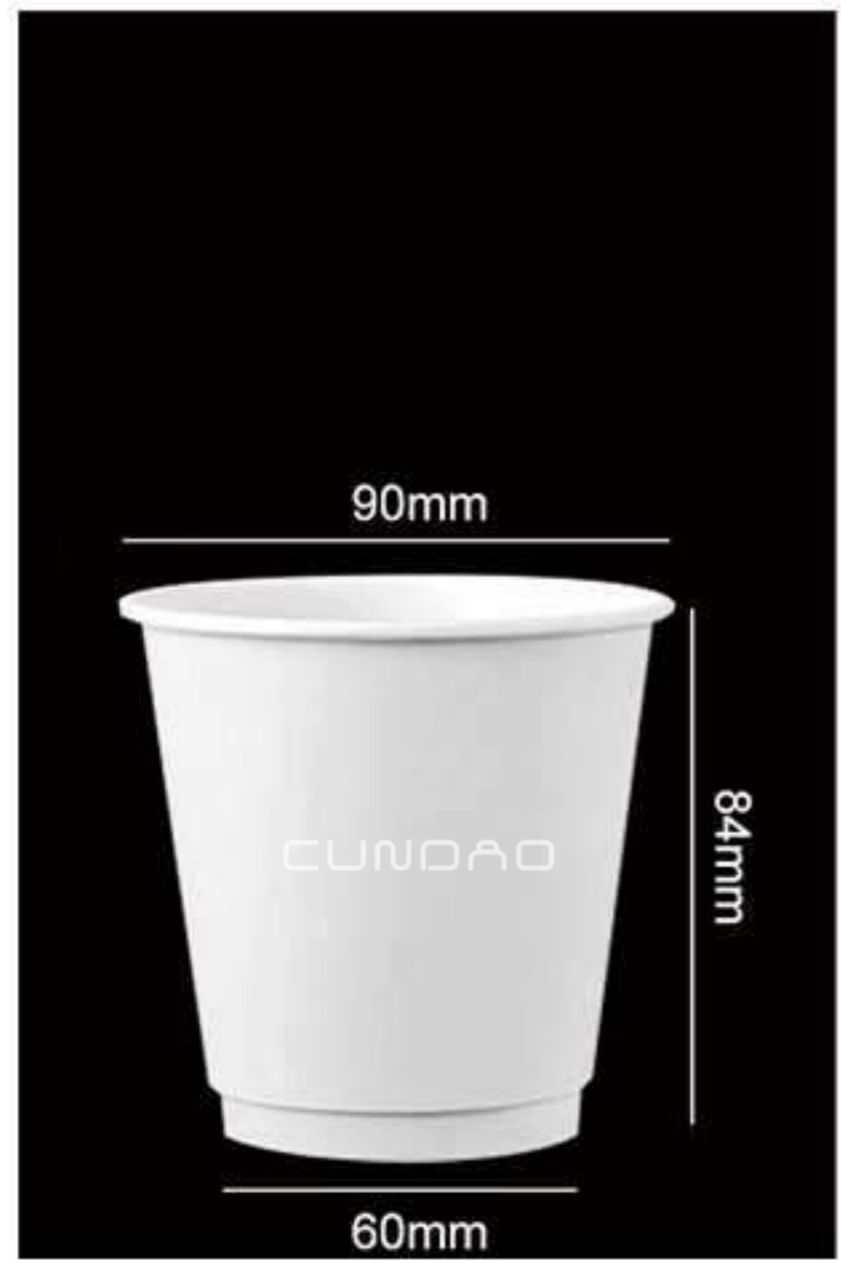

90mm Dia.
8oz/280ml

Paper-Double Wall
280gsm food grade paper

Package: 500pcs/ctn
Carton size: 45*37*38cm
Carton weight: 7kg