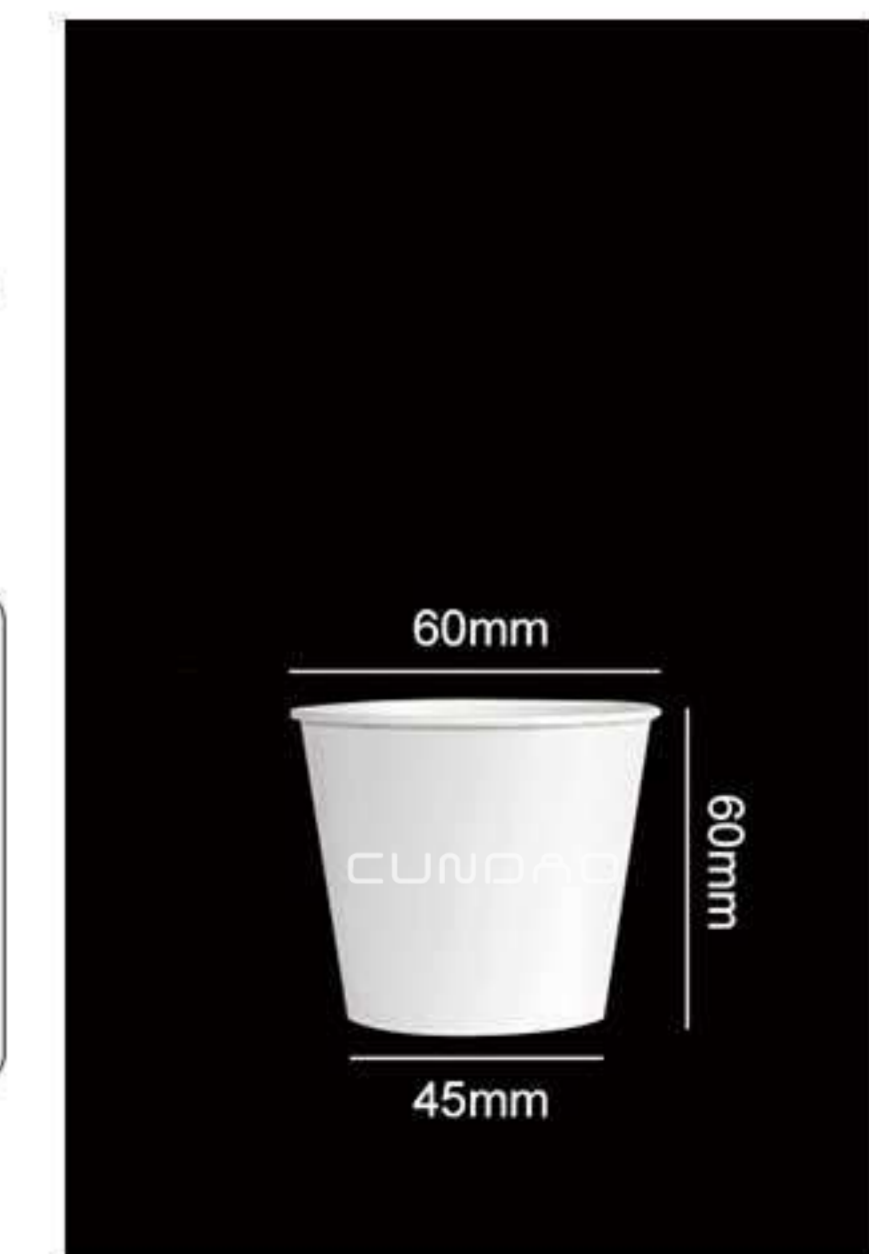

60mm Dia.
5oz/100ml

Paper-Single Wall
198gsm food grade paper

Package: 5000pcs/ctn
Carton size: 49*39*58cm
Carton weight: 13.5kg