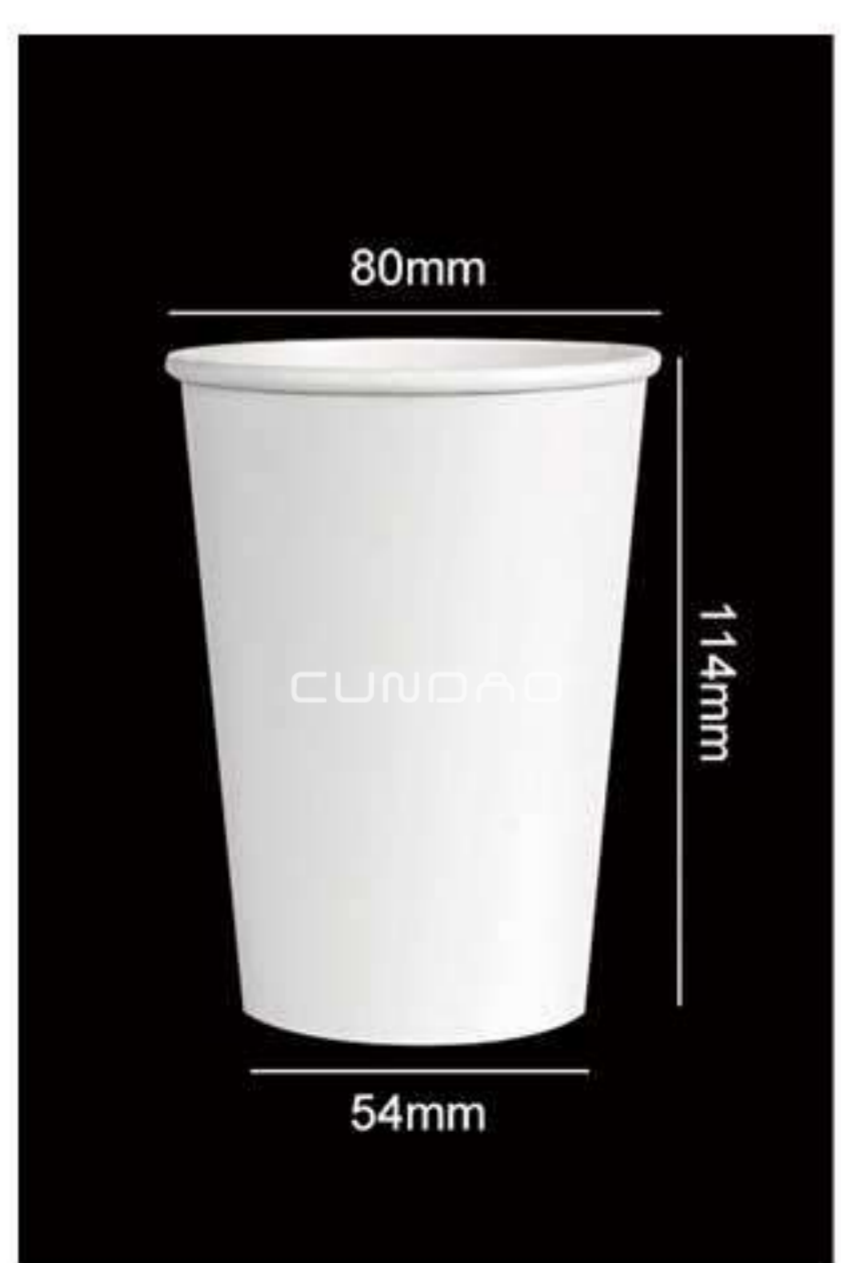

80mm Dia.
12oz/350ml

Paper-Single Wall
300gsm food grade paper

Package: 2500pcs/ctn
Carton size: 63*50*48cm
Carton weight: 22kg