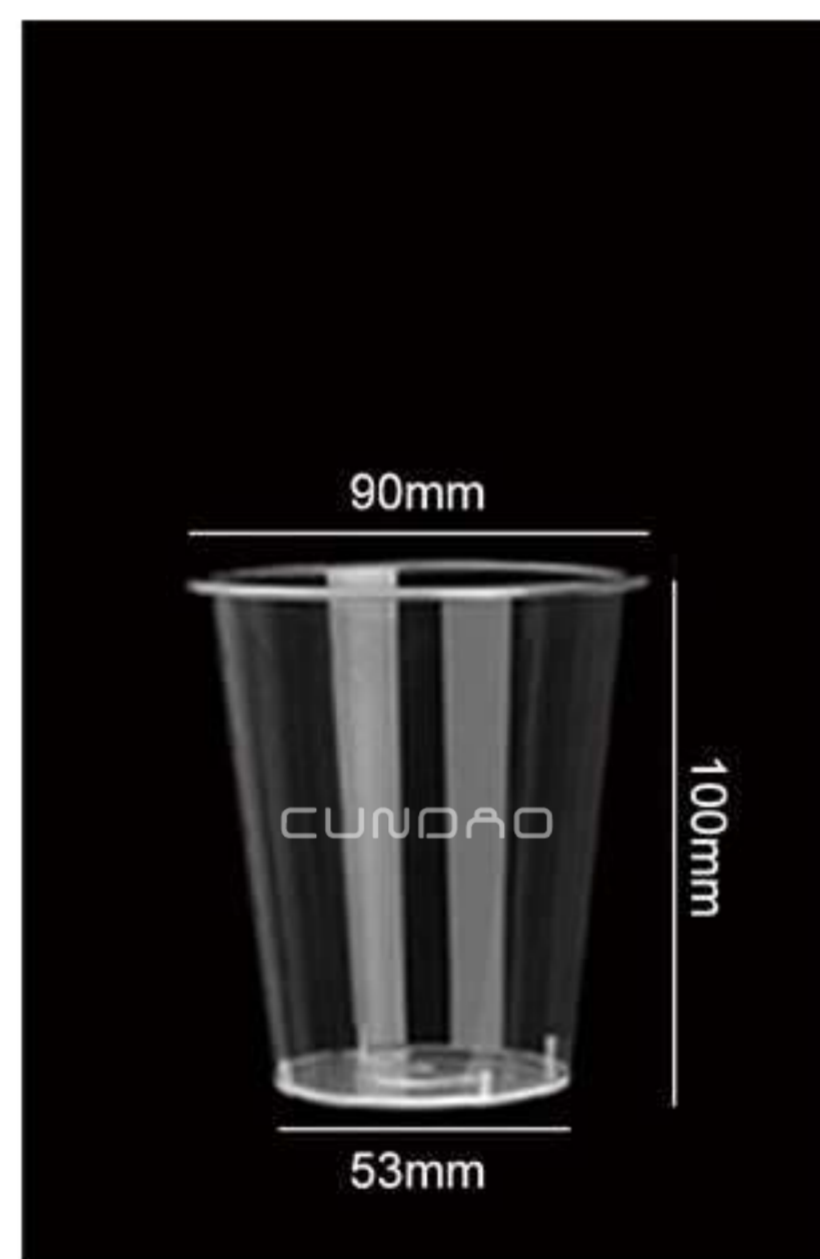

90mm Dia.
12oz/360ml

PP-Transparent

Weight: 11.2g/pc
Package: 500pcs/ctn
Carton size: 46.5*37.5*25cm