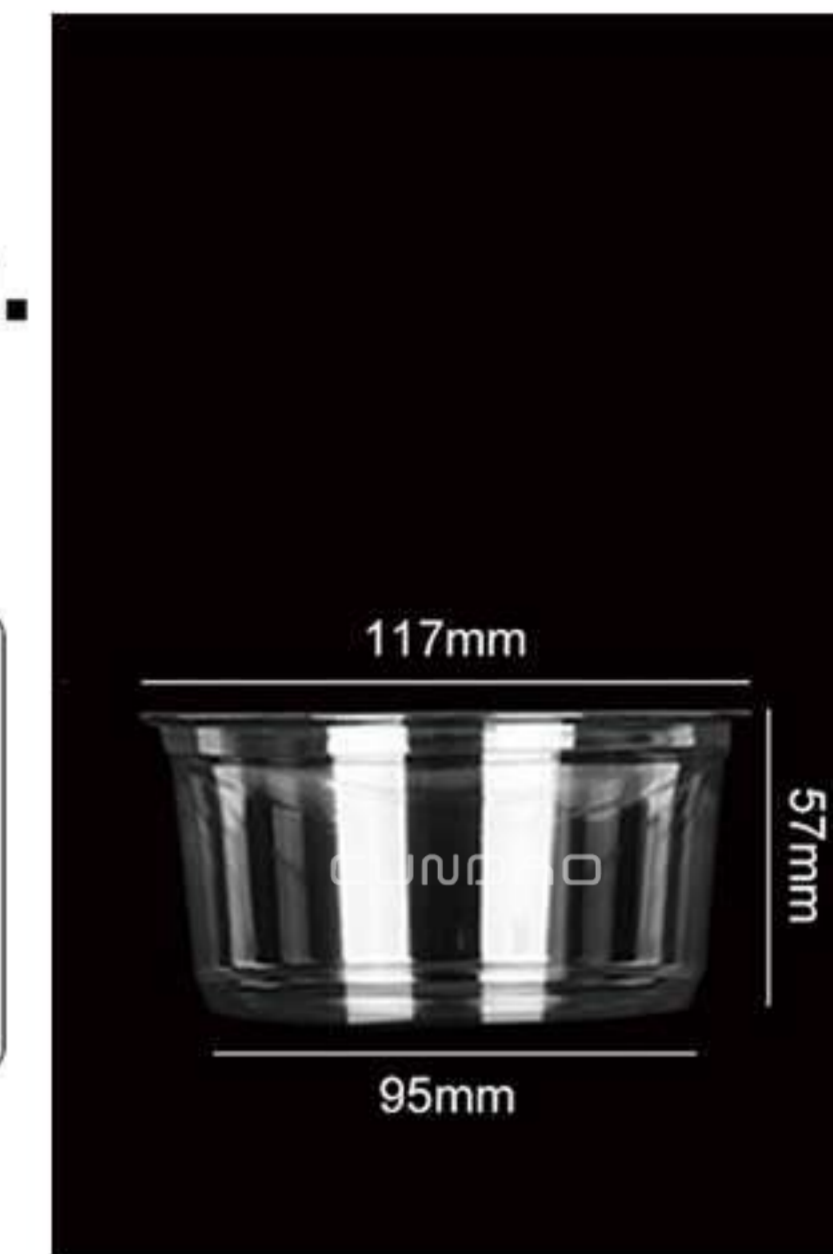

117mm Dia.
12oz/450ml

PET
Weight: 13g/pc
Package: 500pcs/ctn
Carton size: 59*24.5*41.5cm