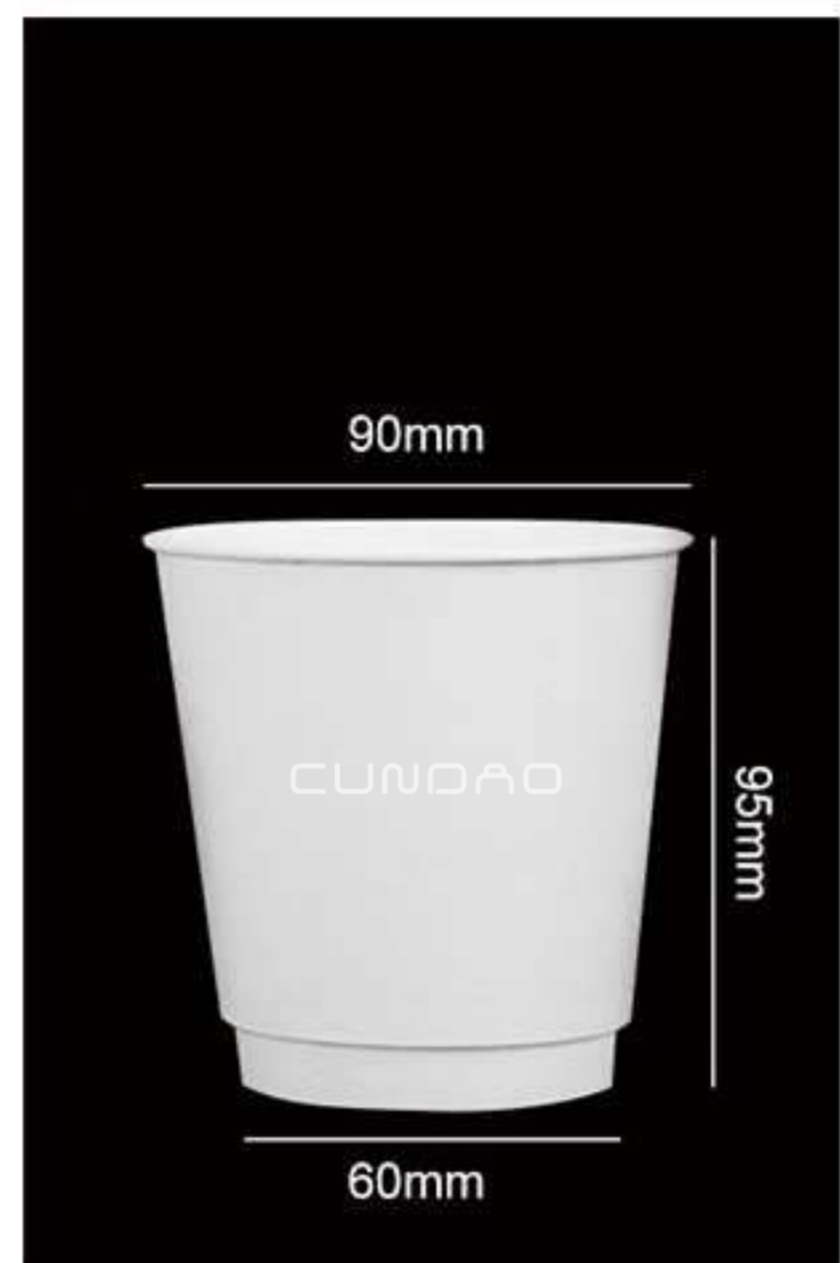

# Double Walls Paper Cup

**90mm Dia.**  
**10oz/330ml**

**Paper-Double Wall**  
300gsm food grade paper

Package: 500pcs/ctn  
Carton size: 45\*36\*45cm  
Carton weight: 8.5kg

**90mm Dia.**  
**12oz/400ml**