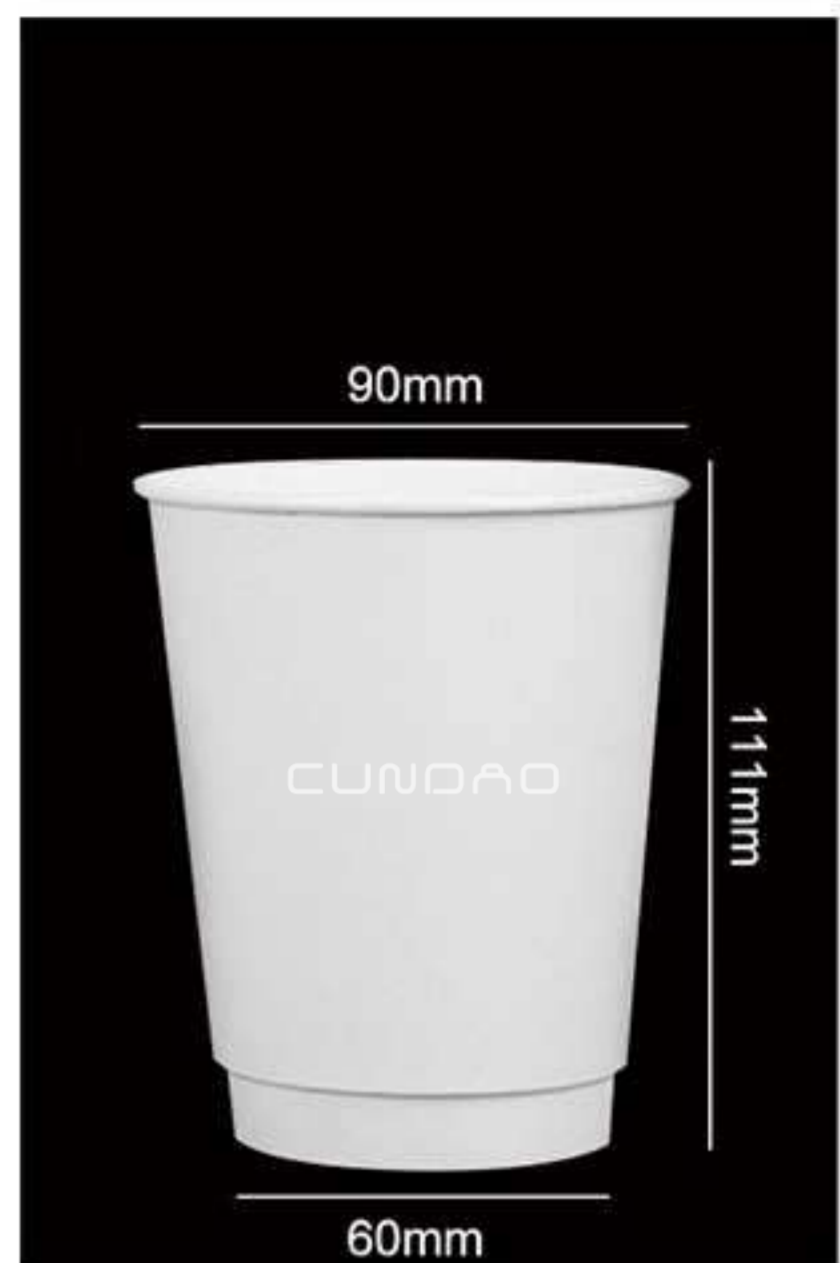

# Double Walls Paper Cup

**90mm Dia.**  
**10oz/330ml**

**Paper-Double Wall**  
300gsm food grade paper

Package: 500pcs/ctn  
Carton size: 45\*36\*45cm  
Carton weight: 8.5kg

**90mm Dia.**  
**12oz/400ml**